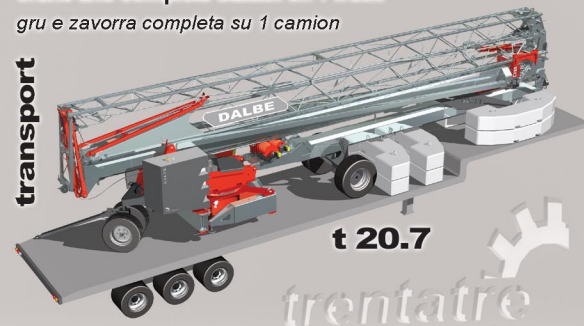

DB 33

DB 33

The ideal crane: shaped in a masterly way to match working needs.
 La gru ideale: plasmata in modo magistrale sulle esigenze del lavoro.

Great height and load capacity,
 compact transportation size,
 minimal footprint at the base:
 top level performance.

Altezza e capacità di carico elevate,
 dimensioni al trasporto compatte,
 ingombri alla base ridottissimi:
 efficienza al top.

STANDARD FEATURES

- REMOVABLE BALLAST**
- SSM**
- ASD**
- All Systems Down
 maintenance at ground level
- QLS**
- Quick Load
 Limiters Setting

crane and complete ballast on 1 truck
 gru e zavorra completa su 1 camion

Icon	DB 33 V				DB 33 X											
	Three-Phase Trifase		400 V 9.1 kVA		Three-Phase Trifase		400 V 9.1 kVA		Single-Phase Monofase		230 V 6 kW		230 V 4.5 kW		230 V 3 kW	
		m / min	kg		m / min	kg		m / min	kg	m / min	kg	m / min	kg	m / min	kg	
Vertical movement	1	5	2100	1	5	2100	1	5	2100	5	2100	5	2100	5	2100	
	2	2 nd SPEED AUTO SELECTION	20	2100	2	20	2100	2	2 nd SPEED AUTO SELECTION	14	1800	14	1250	11	1250	
	2+		23	1800	2+		23	1800	2+		24	750	21	750	16	750
Horizontal movement	3	VARIOMATIC	32	1250	3	32	1250	3	3 rd SPEED AUTO SELECTION	30	500	26	500	22	500	
	3+		42	750	3+		42	750	3+		42	250	38	250	34	250
	ELECTRONIC															
7.3 kW	ELECTRONIC															
	m / min kg															
1.5 kW	1	0	19	2100	1	0	19	2100								
	2	0	38	1250	2	0	38	1250								
ELECTRONIC																
1.84 kW	rpm															
	m / min kg															
1.84 kW	1	0	0.4		1	0	0.4									
	2	0	0.9		2	0	0.9									
ELECTRONIC																
1.84 kW																