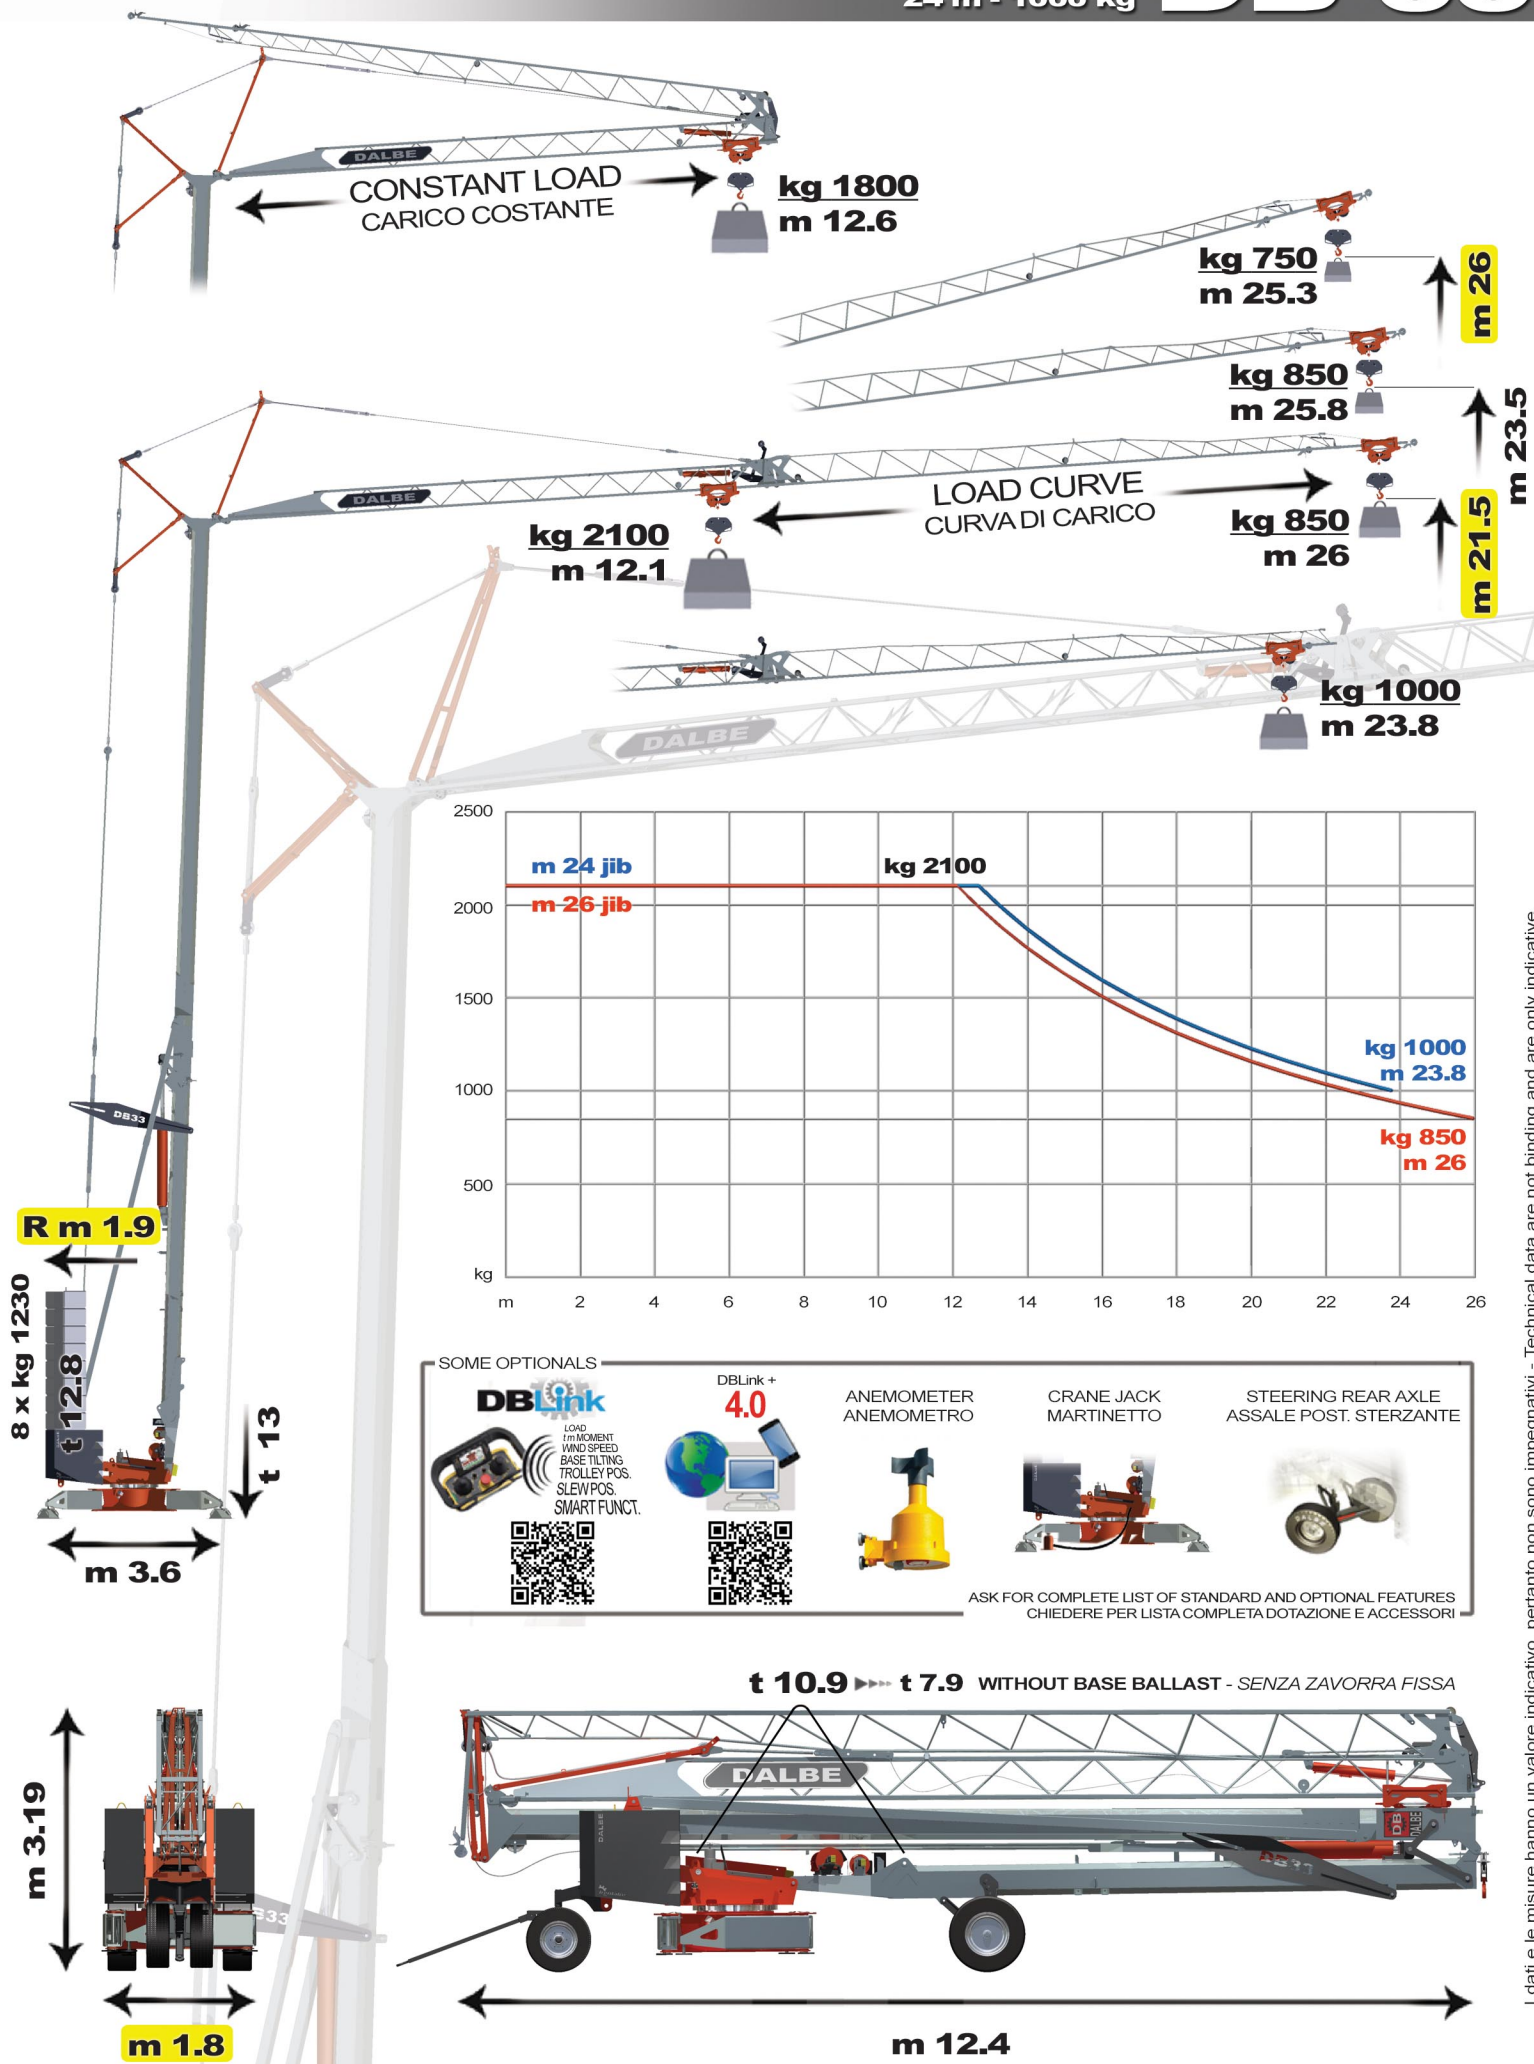

DB 33

DB 33

The ideal crane: shaped in a masterly way to match working needs.
 La gru ideale: plasmata in modo magistrale sulle esigenze del lavoro.

Great height and load capacity,
 compact transportation size,
 minimal footprint at the base:
 top level performance.

Altezza e capacità di carico elevate,
 dimensioni al trasporto compatte,
 ingombri alla base ridottissimi:
 efficienza al top.

STANDARD FEATURES

- REMOVABLE BALLAST**
- SSM**
- ASD**
- All Systems Down
 maintenance at ground level
- QLS**
- Quick Load
 Limiters Setting

crane and complete ballast on 1 truck
 gru e zavorra completa su 1 camion

Icon	DB 33 V				DB 33 X											
	Three-Phase Trifase		400 V 9.1 kVA		Three-Phase Trifase		400 V 9.1 kVA		Single-Phase Monofase		230 V 6 kW		230 V 4.5 kW		230 V 3 kW	
		m / min	kg		m / min	kg		m / min	kg	m / min	kg	m / min	kg	m / min	kg	
Vertical movement	1	5	2100	1	5	2100	1	5	2100	5	2100	5	2100	5	2100	
	2	2 nd SPEED AUTO SELECTION	20	2100	2	20	2100	2	2 nd SPEED AUTO SELECTION	14	1800	14	1250	11	1250	
	2+		23	1800	2+		23	1800	2+		24	750	21	750	16	750
Horizontal movement	3	VARIOMATIC	32	1250	3	32	1250	3	3 rd SPEED AUTO SELECTION	30	500	26	500	22	500	
	3+		42	750	3+		42	750	3+		42	250	38	250	34	250
	ELECTRONIC															
7.3 kW	ELECTRONIC															
	m / min kg															
1.5 kW	1	0	19	2100	1	0	19	2100								
	2	0	38	1250	2	0	38	1250								
ELECTRONIC																
1.84 kW	rpm															
	m / min kg															
1.84 kW	1	0	0.4		1	0	0.4									
	2	0	0.9		2	0	0.9									
ELECTRONIC																
1.84 kW																

26 m - 850 kg
24 m - 1000 kg

DB 33

DIN 15018 - H1 B2/B3 - 15019 - 18800 **CE** EN 14439 C25 - D25

I dati e le misure hanno un valore indicativo, pertanto non sono impegnativi. - Technical data are not binding and are only indicative.