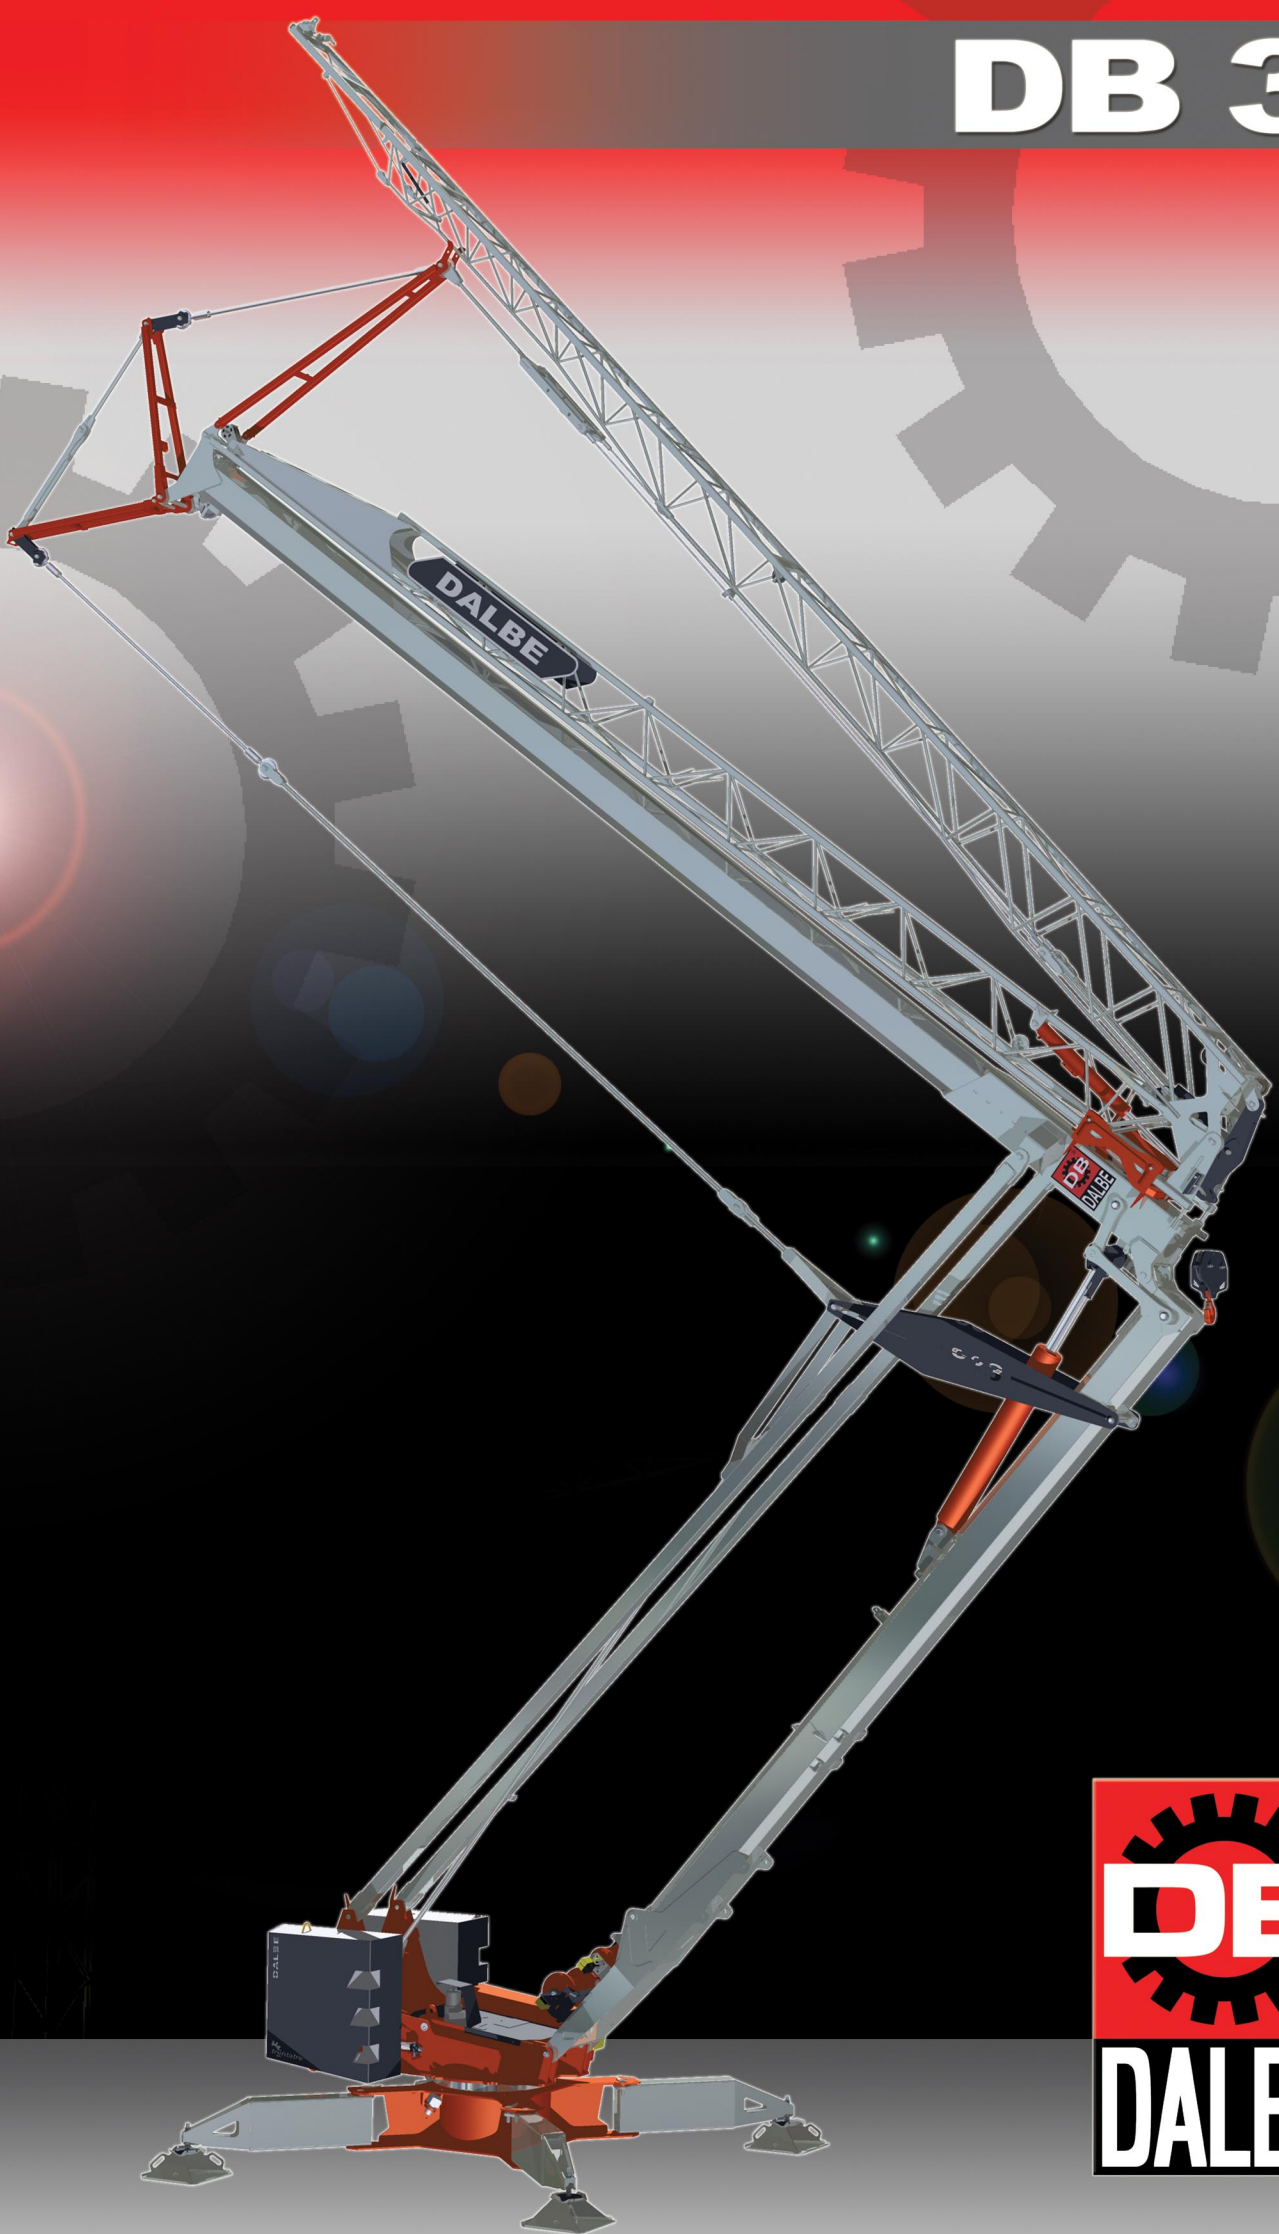

DB 33

DB 33

The ideal crane: shaped in a masterly way to match working needs.
 La gru ideale: plasmata in modo magistrale sulle esigenze del lavoro.

Great height and load capacity,
 compact transportation size,
 minimal footprint at the base:
 top level performance.

Altezza e capacità di carico elevate,
 dimensioni al trasporto compatte,
 ingombri alla base ridottissimi:
 efficienza al top.

STANDARD FEATURES

- REMOVABLE BALLAST**
- SSM**
- ASD**
- All Systems Down
 maintenance at ground level
- QLS**
- Quick Load
 Limiters Setting

crane and complete ballast on 1 truck
 gru e zavorra completa su 1 camion

Icon	DB 33 V				DB 33 X											
	Three-Phase Trifase		400 V 9.1 kVA		Three-Phase Trifase		400 V 9.1 kVA		Single-Phase Monofase		230 V 6 kW		230 V 4.5 kW		230 V 3 kW	
		m / min	kg		m / min	kg		m / min	kg	m / min	kg	m / min	kg	m / min	kg	
Vertical movement	1	5	2100	1	5	2100	1	5	2100	5	2100	5	2100	5	2100	
	2	2 nd SPEED AUTO SELECTION	20	2100	2	20	2100	2	2 nd SPEED AUTO SELECTION	14	1800	14	1250	11	1250	
	2+		23	1800	2+		23	1800	2+		24	750	21	750	16	750
Horizontal movement	3	VARIOMATIC	32	1250	3	32	1250	3	3 rd SPEED AUTO SELECTION	30	500	26	500	22	500	
	3+		42	750	3+		42	750	3+		42	250	38	250	34	250
	ELECTRONIC															
7.3 kW	ELECTRONIC															
	m / min kg															
1.5 kW	1	0	19	2100	1	0	19	2100								
	2	0	38	1250	2	0	38	1250								
ELECTRONIC																
1.84 kW	rpm															
	m / min kg															
1.84 kW	1	0	0.4		1	0	0.4									
	2	0	0.9		2	0	0.9									
ELECTRONIC																
1.84 kW																

26 m - 850 kg
24 m - 1000 kg

DB 33

DIN 15018 - H1 B2/B3 - 15019 - 18800 **CE** EN 14439 C25 - D25

I dati e le misure hanno un valore indicativo, pertanto non sono impegnativi. - Technical data are not binding and are only indicative.