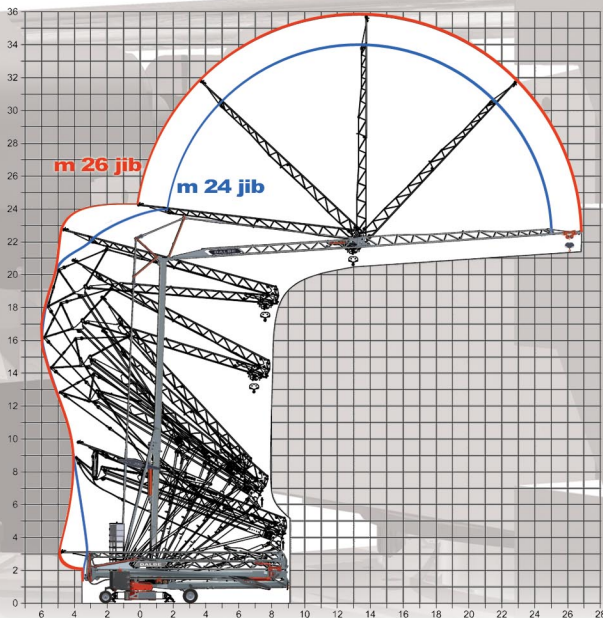

DB 33

DB 33

The ideal crane: shaped in a masterly way to match working needs.
 La gru ideale: plasmata in modo magistrale sulle esigenze del lavoro.

Great height and load capacity,
 compact transportation size,
 minimal footprint at the base:
 top level performance.

Altezza e capacità di carico elevate,
 dimensioni al trasporto compatte,
 ingombri alla base ridottissimi:
 efficienza al top.

STANDARD FEATURES

- REMOVABLE BALLAST**
- SSM**
- ASD**
- All Systems Down
 maintenance at ground level
- QLS**
- Quick Load
 Limiters Setting

crane and complete ballast on 1 truck
 gru e zavorra completa su 1 camion

Icon	DB 33 V				DB 33 X											
	Three-Phase Trifase		400 V 9.1 kVA		Three-Phase Trifase		400 V 9.1 kVA		Single-Phase Monofase		230 V 6 kW		230 V 4.5 kW		230 V 3 kW	
		m / min	kg		m / min	kg		m / min	kg	m / min	kg	m / min	kg	m / min	kg	
Vertical movement	1	5	2100	1	5	2100	1	5	2100	5	2100	5	2100	5	2100	
	2	2 nd SPEED AUTO SELECTION	20	2100	2	20	2100	2	2 nd SPEED AUTO SELECTION	14	1800	14	1250	11	1250	
	2+		23	1800	2+		23	1800	2+		24	750	21	750	16	750
Horizontal movement	3	VARIOMATIC	32	1250	3	32	1250	3	3 rd SPEED AUTO SELECTION	30	500	26	500	22	500	
	3+		42	750	3+		42	750	3+		42	250	38	250	34	250
	ELECTRONIC															
7.3 kW	ELECTRONIC															
	m / min kg															
1.5 kW	1	0	19	2100	1	0	19	2100								
	2	0	38	1250	2	0	38	1250								
ELECTRONIC																
1.84 kW	rpm															
	m / min kg															
1.84 kW	1	0	0.4		1	0	0.4									
	2	0	0.9		2	0	0.9									
ELECTRONIC																
1.84 kW																

26 m - 850 kg
24 m - 1000 kg

DB 33

DIN 15018 - H1 B2/B3 - 15019 - 18800 **CE** EN 14439 C25 - D25

I dati e le misure hanno un valore indicativo, pertanto non sono impegnativi. - Technical data are not binding and are only indicative.